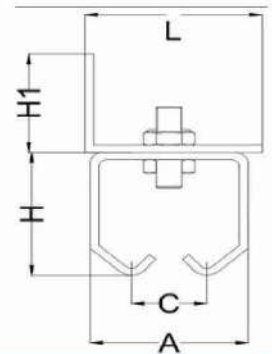

Hanging Door Roller  
(4 Roller, Forge Centre Plate)

PRODUCT CODE	D mm	C	C1	H	H1	M	A	B	WEIGHT(g)
AZ HD3C	55	34	11	167	87	M20	140	45	1519

Fixing Bracket for  
Hanging Door Roller Rail  
(Wall Fixing)

PRODUCT CODE	L mm	H1	A	C	H	S	WEIGHT(g)
AZ HD5C	80	50	72	34	85	4	730

Joint Support Bracket for  
hanging Door Roller Rail

PRODUCT CODE	L mm	H	A	C	S	WEIGHT(g)
AZ HDIC	159	79	71	34	4	1367

Hanging Door Roller Rail

PRODUCT CODE	A mm	H	C	S	WEIGHT(g)
AZ HDTIC	60	67	34	2	3550

End Cap  
(for 8 Small Wheels & 8 Medium Wheels)

PRODUCT CODE	A mm	H	B	L	S	WEIGHT(g)
AZ GR8S1	70	60	45	40	3	200
AZ GR8M2	94	83	55	40	3	304

Gate Stopper with Base Plate  
(Small Rubber)

PRODUCT CODE	H mm	A x B	S	WEIGHT(g)
AZ GS2A	146	100 x 100	10	987