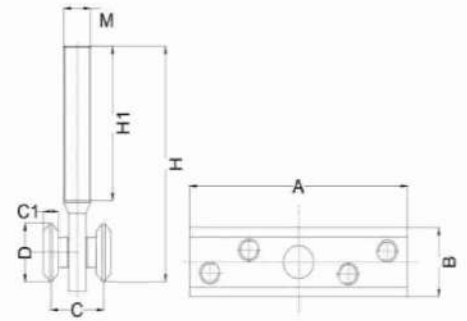

Hanging Door Roller  
(4 Roller, Forge Centre Plate)

PRODUCT CODE	D mm	C	C1	H	H1	M	A	B	WEIGHT(g)
AZ HD3C	55	34	11	167	87	M20	140	45	1519

Fixing Bracket for  
Hanging Door Roller Rail  
(Wall Fixing)

PRODUCT CODE	L mm	H1	A	C	H	S	WEIGHT(g)
AZ HD5C	80	50	72	34	85	4	730

Joint Support Bracket for  
hanging Door Roller Rail

PRODUCT CODE	L mm	H	A	C	S	WEIGHT(g)
AZ HDIC	159	79	71	34	4	1367

Hanging Door Roller Rail

PRODUCT CODE	A mm	H	C	S	WEIGHT(g)
AZ HDTIC	60	67	34	2	3550

End Cap  
(for 8 Small Wheels & 8 Medium Wheels)

PRODUCT CODE	A mm	H	B	L	S	WEIGHT(g)
AZ GR8S1	70	60	45	40	3	200
AZ GR8M2	94	83	55	40	3	304

Gate Stopper with Base Plate  
(Small Rubber)

PRODUCT CODE	H mm	A x B	S	WEIGHT(g)
AZ GS2A	146	100 x 100	10	987