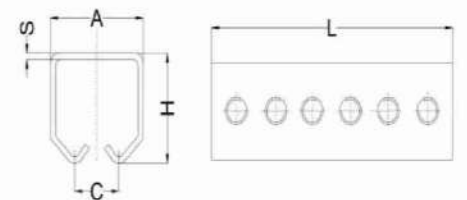

Hanging Door Roller  
(4 Roller, Forge Centre Plate)

PRODUCT CODE	D mm	C	C1	H	H1	M	A	B	WEIGHT(g)
AZ HD3C	55	34	11	167	87	M20	140	45	1519

Fixing Bracket for  
Hanging Door Roller Rail  
(Wall Fixing)

PRODUCT CODE	L mm	H1	A	C	H	S	WEIGHT(g)
AZ HD5C	80	50	72	34	85	4	730

Joint Support Bracket for  
hanging Door Roller Rail

PRODUCT CODE	L mm	H	A	C	S	WEIGHT(g)
AZ HDIC	159	79	71	34	4	1367

Hanging Door Roller Rail

PRODUCT CODE	A mm	H	C	S	WEIGHT(g)
AZ HDTIC	60	67	34	2	3550

End Cap  
(for 8 Small Wheels & 8 Medium Wheels)

PRODUCT CODE	A mm	H	B	L	S	WEIGHT(g)
AZ GR8S1	70	60	45	40	3	200
AZ GR8M2	94	83	55	40	3	304

Gate Stopper with Base Plate  
(Small Rubber)

PRODUCT CODE	H mm	A x B	S	WEIGHT(g)
AZ GS2A	146	100 x 100	10	987