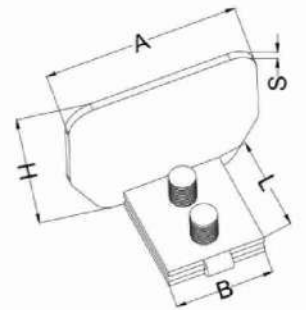

Hanging Door Roller  
(4 Roller, Forge Centre Plate)

PRODUCT CODE	D mm	C	C1	H	H1	M	A	B	WEIGHT(g)
AZ HD3C	55	34	11	167	87	M20	140	45	1519

Fixing Bracket for  
Hanging Door Roller Rail  
(Wall Fixing)

PRODUCT CODE	L mm	H1	A	C	H	S	WEIGHT(g)
AZ HD5C	80	50	72	34	85	4	730

Joint Support Bracket for  
hanging Door Roller Rail

PRODUCT CODE	L mm	H	A	C	S	WEIGHT(g)
AZ HDIC	159	79	71	34	4	1367

Hanging Door Roller Rail

PRODUCT CODE	A mm	H	C	S	WEIGHT(g)
AZ HDTIC	60	67	34	2	3550

End Cap  
(for 8 Small Wheels & 8 Medium Wheels)

PRODUCT CODE	A mm	H	B	L	S	WEIGHT(g)
AZ GR8S1	70	60	45	40	3	200
AZ GR8M2	94	83	55	40	3	304

Gate Stopper with Base Plate  
(Small Rubber)

PRODUCT CODE	H mm	A x B	S	WEIGHT(g)
AZ GS2A	146	100 x 100	10	987