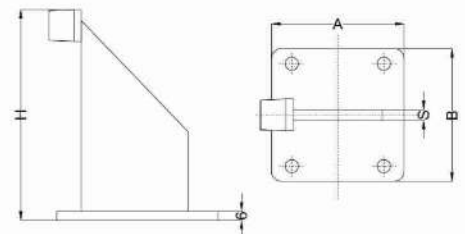

Hanging Door Roller  
(4 Roller, Forge Centre Plate)

PRODUCT CODE	D mm	C	C1	H	H1	M	A	B	WEIGHT(g)
AZ HD3C	55	34	11	167	87	M20	140	45	1519

Fixing Bracket for  
Hanging Door Roller Rail  
(Wall Fixing)

PRODUCT CODE	L mm	H1	A	C	H	S	WEIGHT(g)
AZ HD5C	80	50	72	34	85	4	730

Joint Support Bracket for  
hanging Door Roller Rail

PRODUCT CODE	L mm	H	A	C	S	WEIGHT(g)
AZ HDIC	159	79	71	34	4	1367

Hanging Door Roller Rail

PRODUCT CODE	A mm	H	C	S	WEIGHT(g)
AZ HDTIC	60	67	34	2	3550

End Cap  
(for 8 Small Wheels & 8 Medium Wheels)

PRODUCT CODE	A mm	H	B	L	S	WEIGHT(g)
AZ GR8S1	70	60	45	40	3	200
AZ GR8M2	94	83	55	40	3	304

Gate Stopper with Base Plate  
(Small Rubber)

PRODUCT CODE	H mm	A x B	S	WEIGHT(g)
AZ GS2A	146	100 x 100	10	987