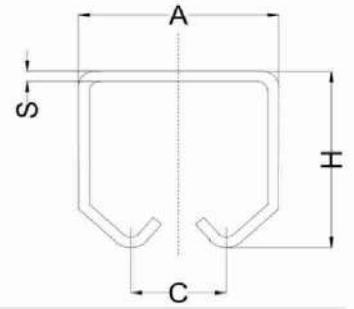

Hanging Door Roller  
(4 Roller, Forge Centre Plate)

PRODUCT CODE	D mm	C	C1	H	H1	M	A	B	WEIGHT(g)
AZ HD3C	55	34	11	167	87	M20	140	45	1519

Fixing Bracket for  
Hanging Door Roller Rail  
(Wall Fixing)

PRODUCT CODE	L mm	H1	A	C	H	S	WEIGHT(g)
AZ HD5C	80	50	72	34	85	4	730

Joint Support Bracket for  
hanging Door Roller Rail

PRODUCT CODE	L mm	H	A	C	S	WEIGHT(g)
AZ HDIC	159	79	71	34	4	1367

Hanging Door Roller Rail

PRODUCT CODE	A mm	H	C	S	WEIGHT(g)
AZ HDTIC	60	67	34	2	3550

End Cap  
(for 8 Small Wheels & 8 Medium Wheels)

PRODUCT CODE	A mm	H	B	L	S	WEIGHT(g)
AZ GR8S1	70	60	45	40	3	200
AZ GR8M2	94	83	55	40	3	304

Gate Stopper with Base Plate  
(Small Rubber)

PRODUCT CODE	H mm	A x B	S	WEIGHT(g)
AZ GS2A	146	100 x 100	10	987